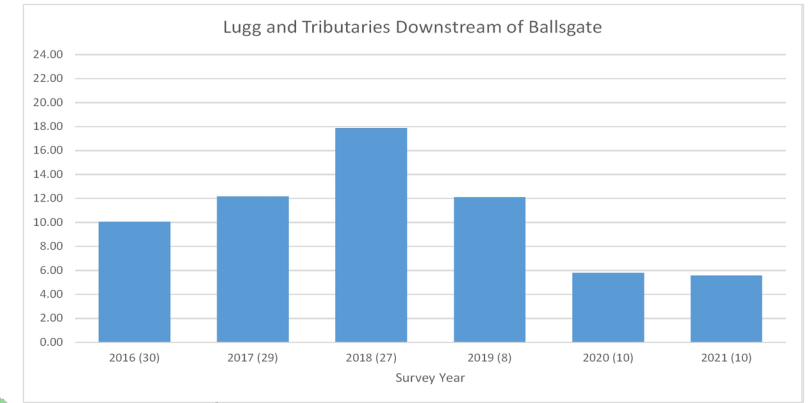

# River Lugg average number of Brown Trout caught in the timed 5 minute surveys each year