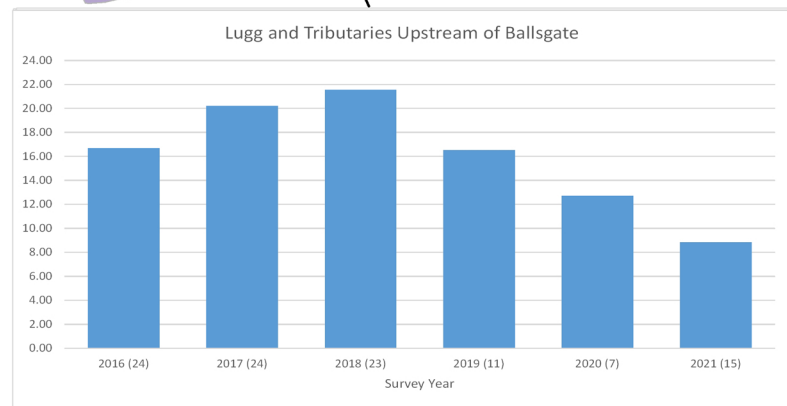

# River Lugg average number of Brown Trout caught in the timed 5 minute surveys each year