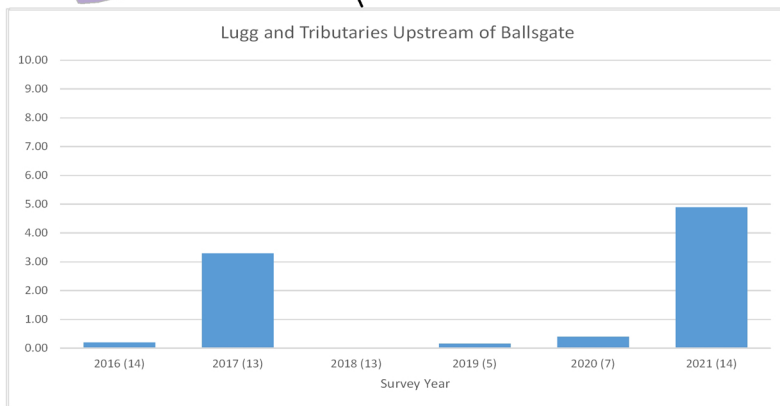

# River Lugg average number of juvenile Salmon caught in the timed 5 minute surveys each year