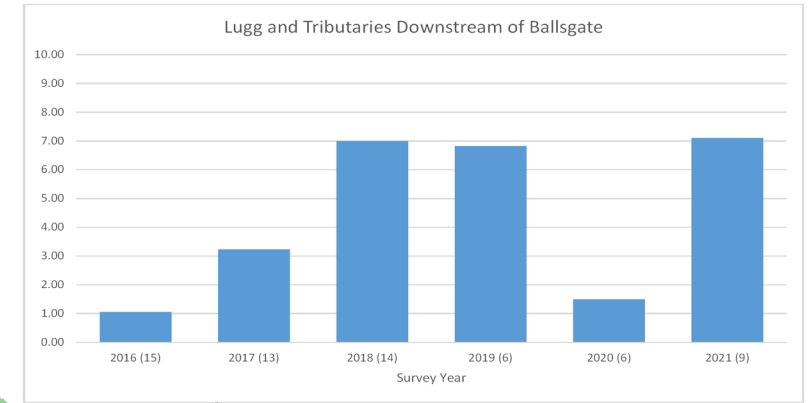

# River Lugg average number of juvenile Salmon caught in the timed 5 minute surveys each year