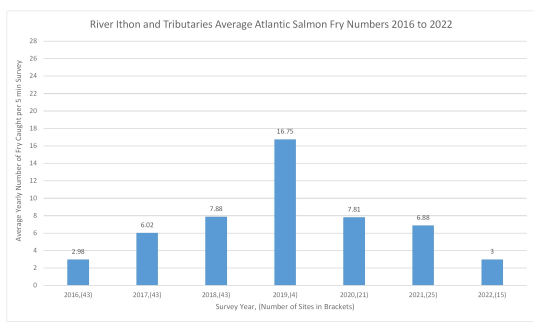

River Wye Average Catch of Atlantic Salmon Fry in a 5 Minute Timed Survey (2016 - 2022)

Key

River Area

- Arrow and Tributaries
- Irton and Tributaries
- Ithon and Tributaries
- Lugg and Tributaries
- Main Welsh Wye
- Main Wye - Hay-on-Wye to Monmouth
- Mid Wye Tributries - Built Road Dulas to Llynfi
- Monnow and Tributaries
- Upper Wye above Llangurig and Tributaries to Built Road Dulas