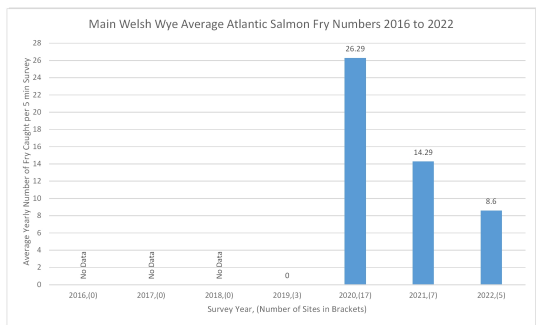

River Wye Average Catch of Atlantic Salmon Fry in a 5 Minute Timed Survey (2016 - 2022)

Key

River Area

- Arrow and Tributaries
- Irton and Tributaries
- Ithon and Tributaries
- Lugg and Tributaries
- Main Welsh Wye
- Main Wye - Hay-on-Wye to Monmouth
- Mid Wye Tributries - Built Road Dulas to Llynfi
- Monnow and Tributaries
- Upper Wye above Llangurig and Tributaries to Built Road Dulas