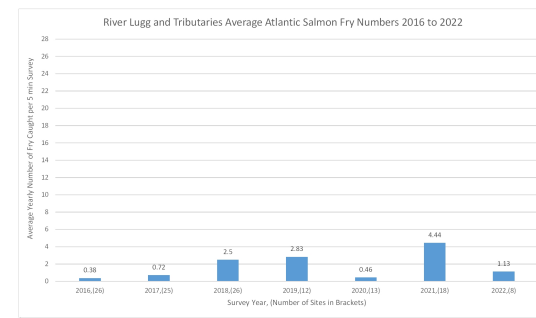

River Wye Average Catch of Atlantic Salmon Fry in a 5 Minute Timed Survey (2016 - 2022)

Key

River Area

- Arrow and Tributaries
- Irton and Tributaries
- Ithon and Tributaries
- Lugg and Tributaries
- Main Welsh Wye
- Main Wye - Hay-on-Wye to Monmouth
- Mid Wye Tributries - Built Road Dulas to Llynfi
- Monnow and Tributaries
- Upper Wye above Llangurig and Tributaries to Built Road Dulas