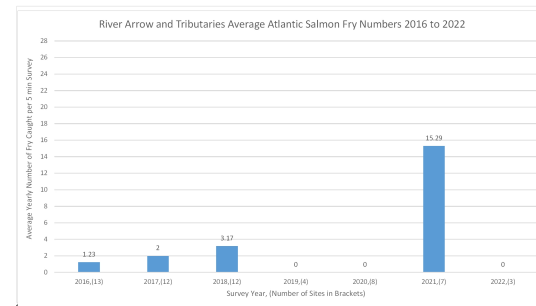

River Wye Average Catch of Atlantic Salmon Fry in a 5 Minute Timed Survey (2016 - 2022)

Key

River Area

- Arrow and Tributaries
- Irton and Tributaries
- Ithon and Tributaries
- Lugg and Tributaries
- Main Welsh Wye
- Main Wye - Hay-on-Wye to Monmouth
- Mid Wye Tributries - Built Road Dulas to Llynfi
- Monnow and Tributaries
- Upper Wye above Llangurig and Tributaries to Built Road Dulas