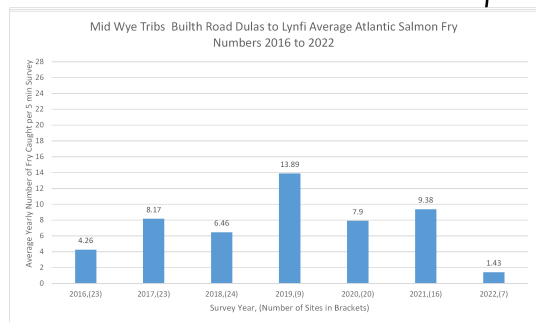

River Wye Average Catch of Atlantic Salmon Fry in a 5 Minute Timed Survey (2016 - 2022)

Key

River Area

- Arrow and Tributaries
- Irton and Tributaries
- Ithon and Tributaries
- Lugg and Tributaries
- Main Welsh Wye
- Main Wye - Hay-on-Wye to Monmouth
- Mid Wye Tributries - Built Road Dulas to Llynfi
- Monnow and Tributaries
- Upper Wye above Llangurig and Tributaries to Built Road Dulas