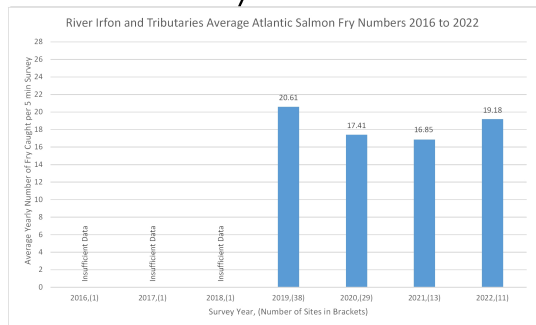

River Wye Average Catch of Atlantic Salmon Fry in a 5 Minute Timed Survey (2016 - 2022)

Key

River Area

- Arrow and Tributaries
- Irton and Tributaries
- Ithon and Tributaries
- Lugg and Tributaries
- Main Welsh Wye
- Main Wye - Hay-on-Wye to Monmouth
- Mid Wye Tributries - Built Road Dulas to Llynfi
- Monnow and Tributaries
- Upper Wye above Llangurig and Tributaries to Built Road Dulas