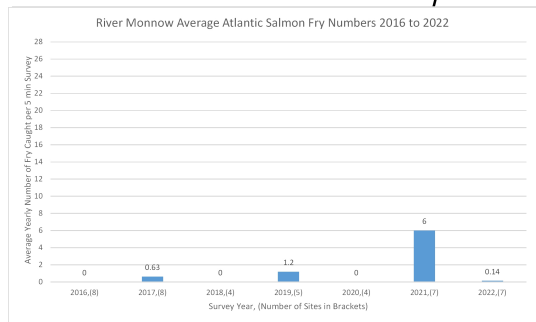

River Wye Average Catch of Atlantic Salmon Fry in a 5 Minute Timed Survey (2016 - 2022)

Key

River Area

- Arrow and Tributaries
- Irton and Tributaries
- Ithon and Tributaries
- Lugg and Tributaries
- Main Welsh Wye
- Main Wye - Hay-on-Wye to Monmouth
- Mid Wye Tributries - Built Road Dulas to Llynfi
- Monnow and Tributaries
- Upper Wye above Llangurig and Tributaries to Built Road Dulas