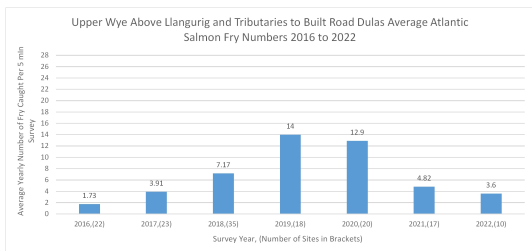

River Wye Average Catch of Atlantic Salmon Fry in a 5 Minute Timed Survey (2016 - 2022)

Key

River Area

- Arrow and Tributaries
- Irton and Tributaries
- Ithon and Tributaries
- Lugg and Tributaries
- Main Welsh Wye
- Main Wye - Hay-on-Wye to Monmouth
- Mid Wye Tributries - Built Road Dulas to Llynfi
- Monnow and Tributaries
- Upper Wye above Llangurig and Tributaries to Built Road Dulas