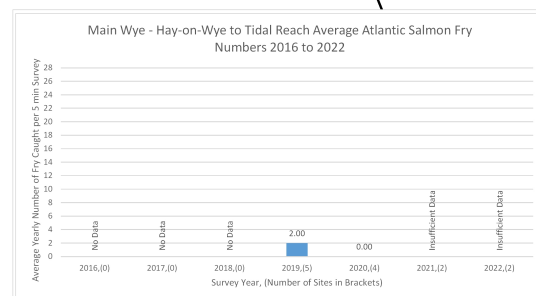

River Wye Average Catch of Atlantic Salmon Fry in a 5 Minute Timed Survey (2016 - 2022)

Key

River Area

- Arrow and Tributaries
- Irton and Tributaries
- Ithon and Tributaries
- Lugg and Tributaries
- Main Welsh Wye
- Main Wye - Hay-on-Wye to Monmouth
- Mid Wye Tributries - Built Road Dulas to Llynfi
- Monnow and Tributaries
- Upper Wye above Llangurig and Tributaries to Built Road Dulas